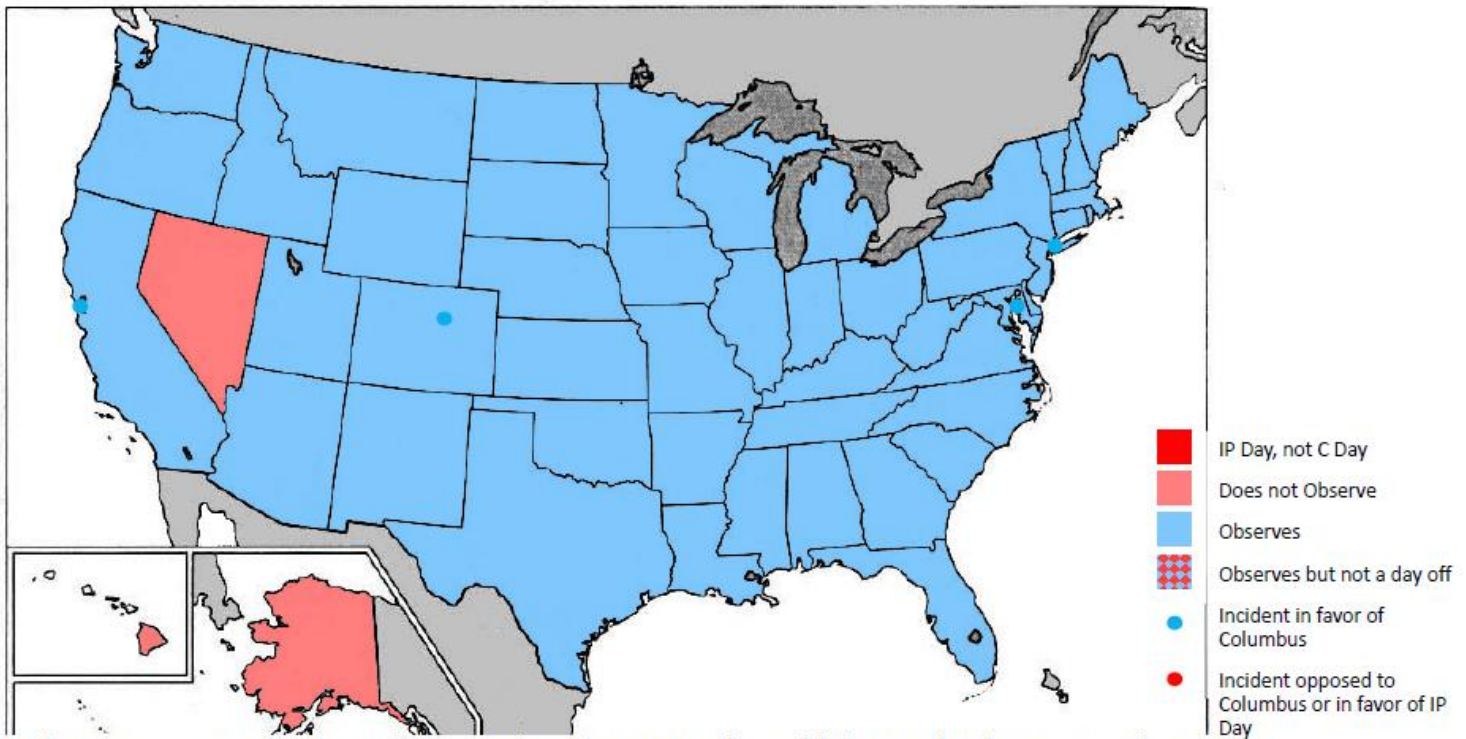

## Columbus Day Map

### 1971 Monday Holiday Law:

LBJ & Congress pass Monday Holiday Law (in effect in 1971), establishing Columbus Day on the 2nd Monday of October and moved three other federal holidays (Memorial, Veteran's and Washington's Bday (now Presidents' Day) to be on Mondays)

### June, 2017:

The above map reflects that as of June 2017 the indicated states, counties, cities, districts, schools, and locations have been in the national news for voting against Columbus Day and/or in favor of Indigenous Peoples' Day, or where Columbus Day was dropped as a cost-saving measure.

List of locations on the map as of June 2017 that were in the news for voting against Columbus Day and/or in favor of Indigenous Peoples' Day, or for dropping Columbus Day (often as a cost-saving measure).