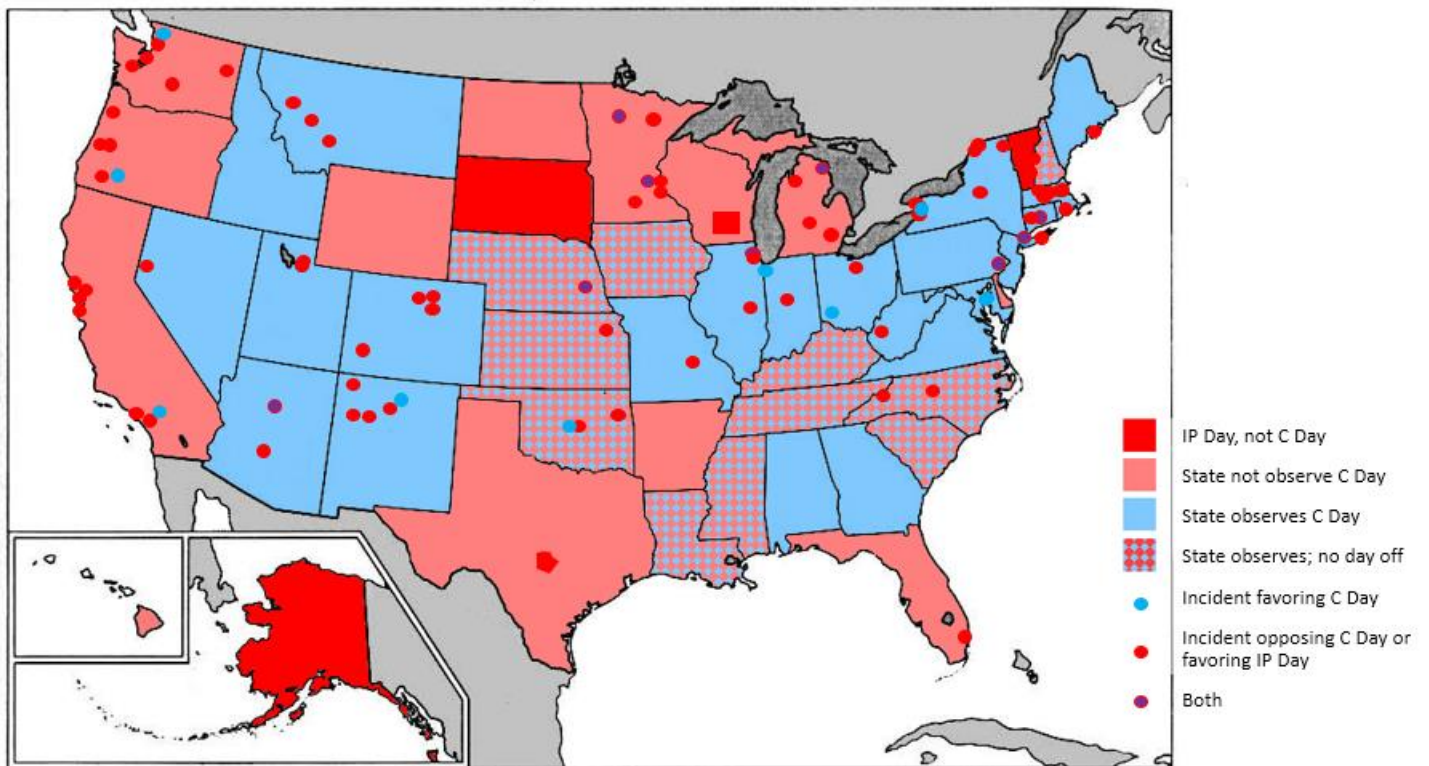

## Columbus Day Map

### 1971 Monday Holiday Law:

LBJ & Congress pass Monday Holiday Law (in effect in 1971), establishing Columbus Day on the 2nd Monday of October and moved three other federal holidays (Memorial, Veteran's and Washington's Bday (now Presidents' Day) to be on Mondays)

### June, 2017:

The above map reflects that as of June 2017 the indicated states, counties, cities, districts, schools, and locations have been in the national news for voting against Columbus Day and/or in favor of Indigenous Peoples' Day, or where Columbus Day was dropped as a cost-saving measure.

List of locations on the map as of June 2017 that were in the news for voting against Columbus Day and/or in favor of Indigenous Peoples' Day, or for dropping Columbus Day (often as a cost-saving measure).